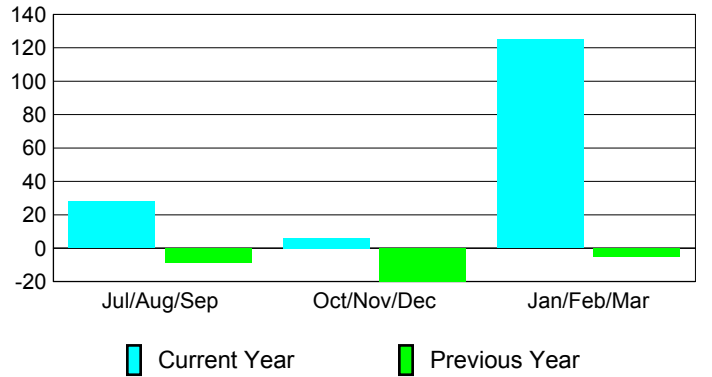

Comparison of Membership Gain/Loss

Current Year Compared to the Previous Year