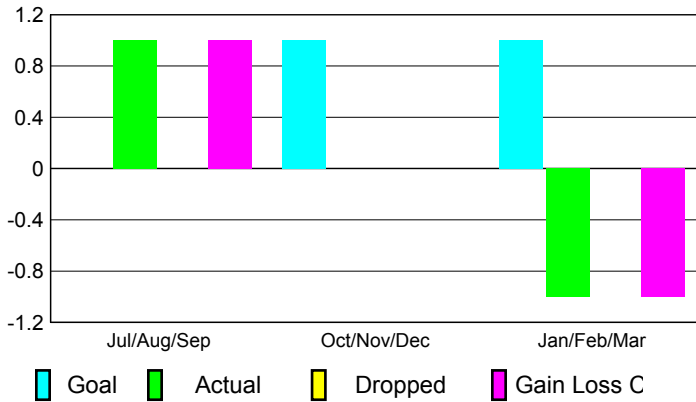

2008-2009 GMT Quarterly Report for District (or Undistricted) **District 414**

GMT: **SALIM J MOUSSAN**

Location: **TUNISIA**

GMT CA: **6**

CLUBS

Club Results 2008-2009

Clubs 2007-2008

Month	New Club Goal	Actual New Clubs	Actual Dropped Clubs	Gain/Loss of Clubs	Gain/Loss of Clubs
Jul/Aug/Sep	0	1	0	1	0
Oct/Nov/Dec	1	0	0	0	-3
Jan/Feb/Mar	1	-1	0	-1	0
Totals	2	0	0	0	-3

Club Results 2008-2009

Goal, New, Dropped, Gain/Loss